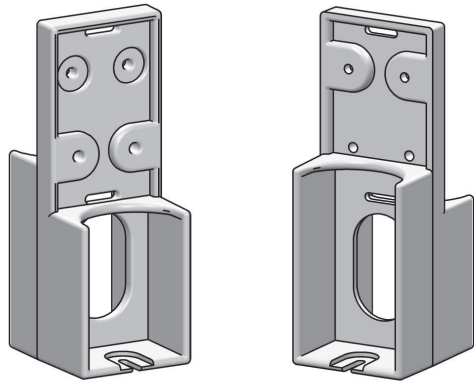

PLASTIC CHAIR SUPPORT BRACKET

DESCRIPTION

The Prairie Heating slab plastic chair is used for supporting the lengths of slab during installation.

CONSTRUCTION

Made from plastic. Made to be installed with 12" x 1.75" and 12" x 2" Prairie Heating slab duct.