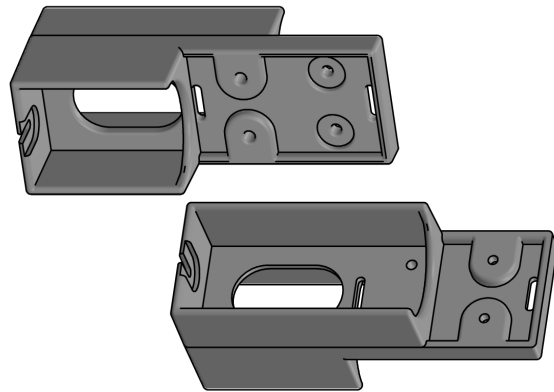

PLASTIC CHAIR SUPPORT BRACKET

DESCRIPTION

The Prairie Heating slab plastic chair is used for supporting the lengths of slab during installation.

CONSTRUCTION

Made from plastic. Made to be installed with 12" x 1.75" and 12" x 2" Prairie Heating slab duct.