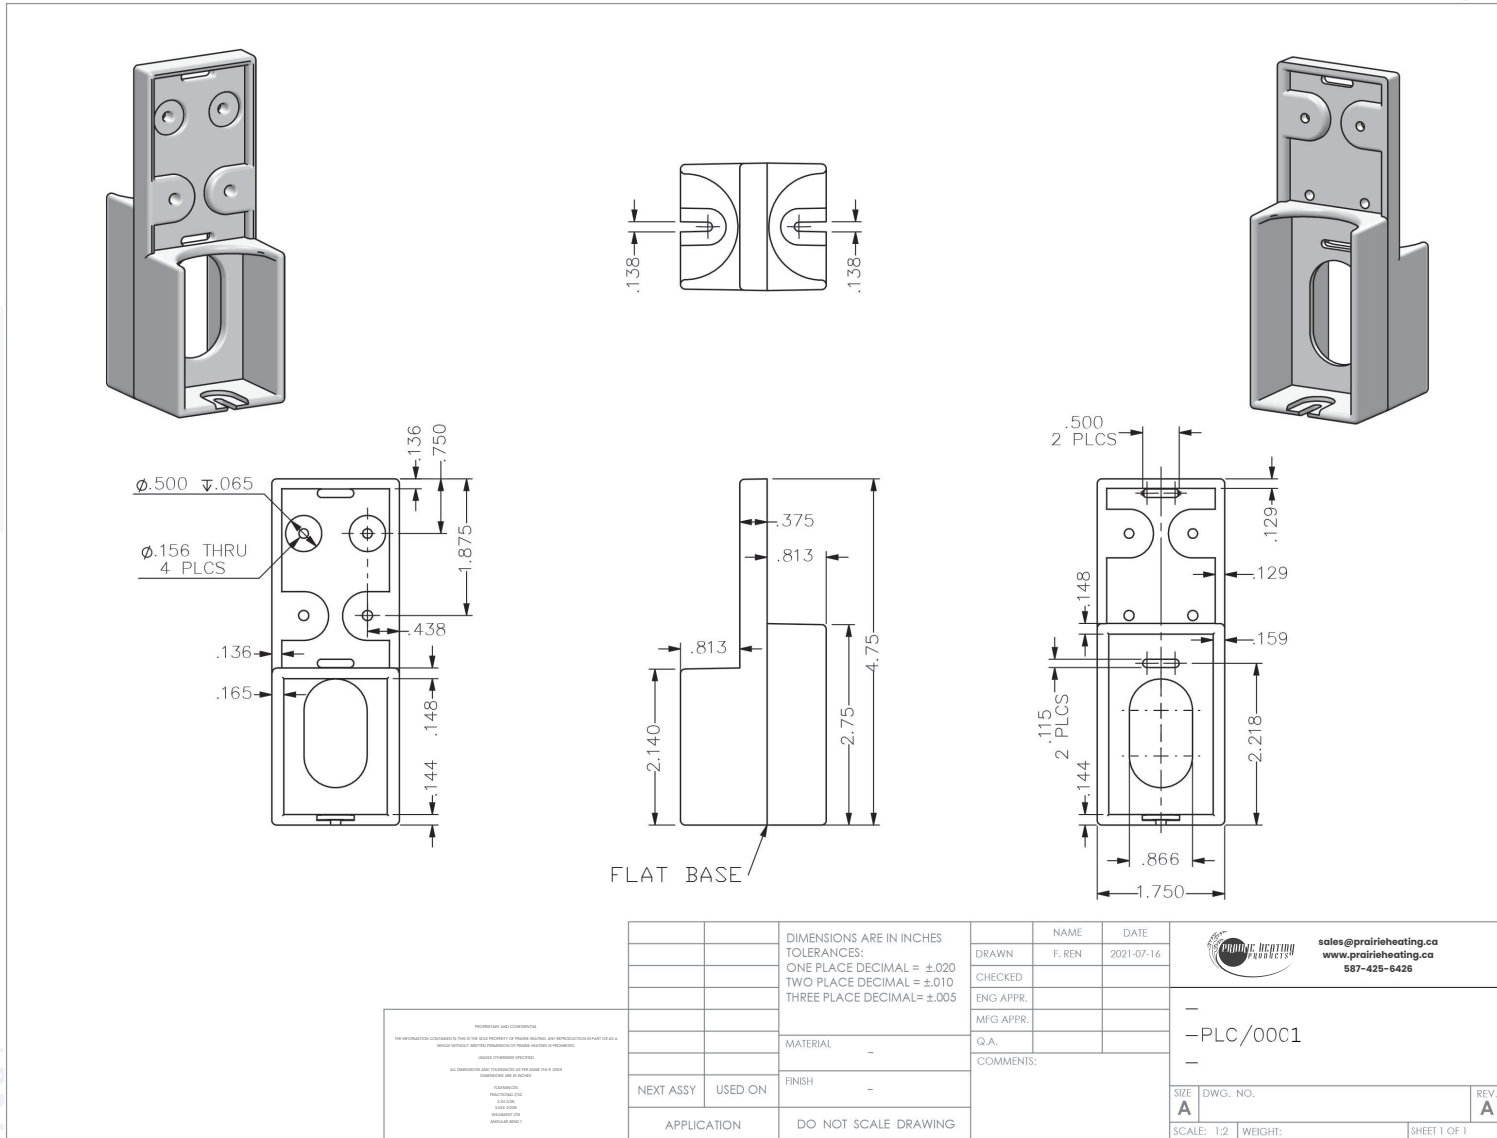

PLASTIC CHAIR SUPPORT BRACKET

587-425-6426 | sales@prairieheating.ca | www.prairieheating.ca

Specifications are subject to change without notice or obligation. All Prairie Heating products are guaranteed against defective material.