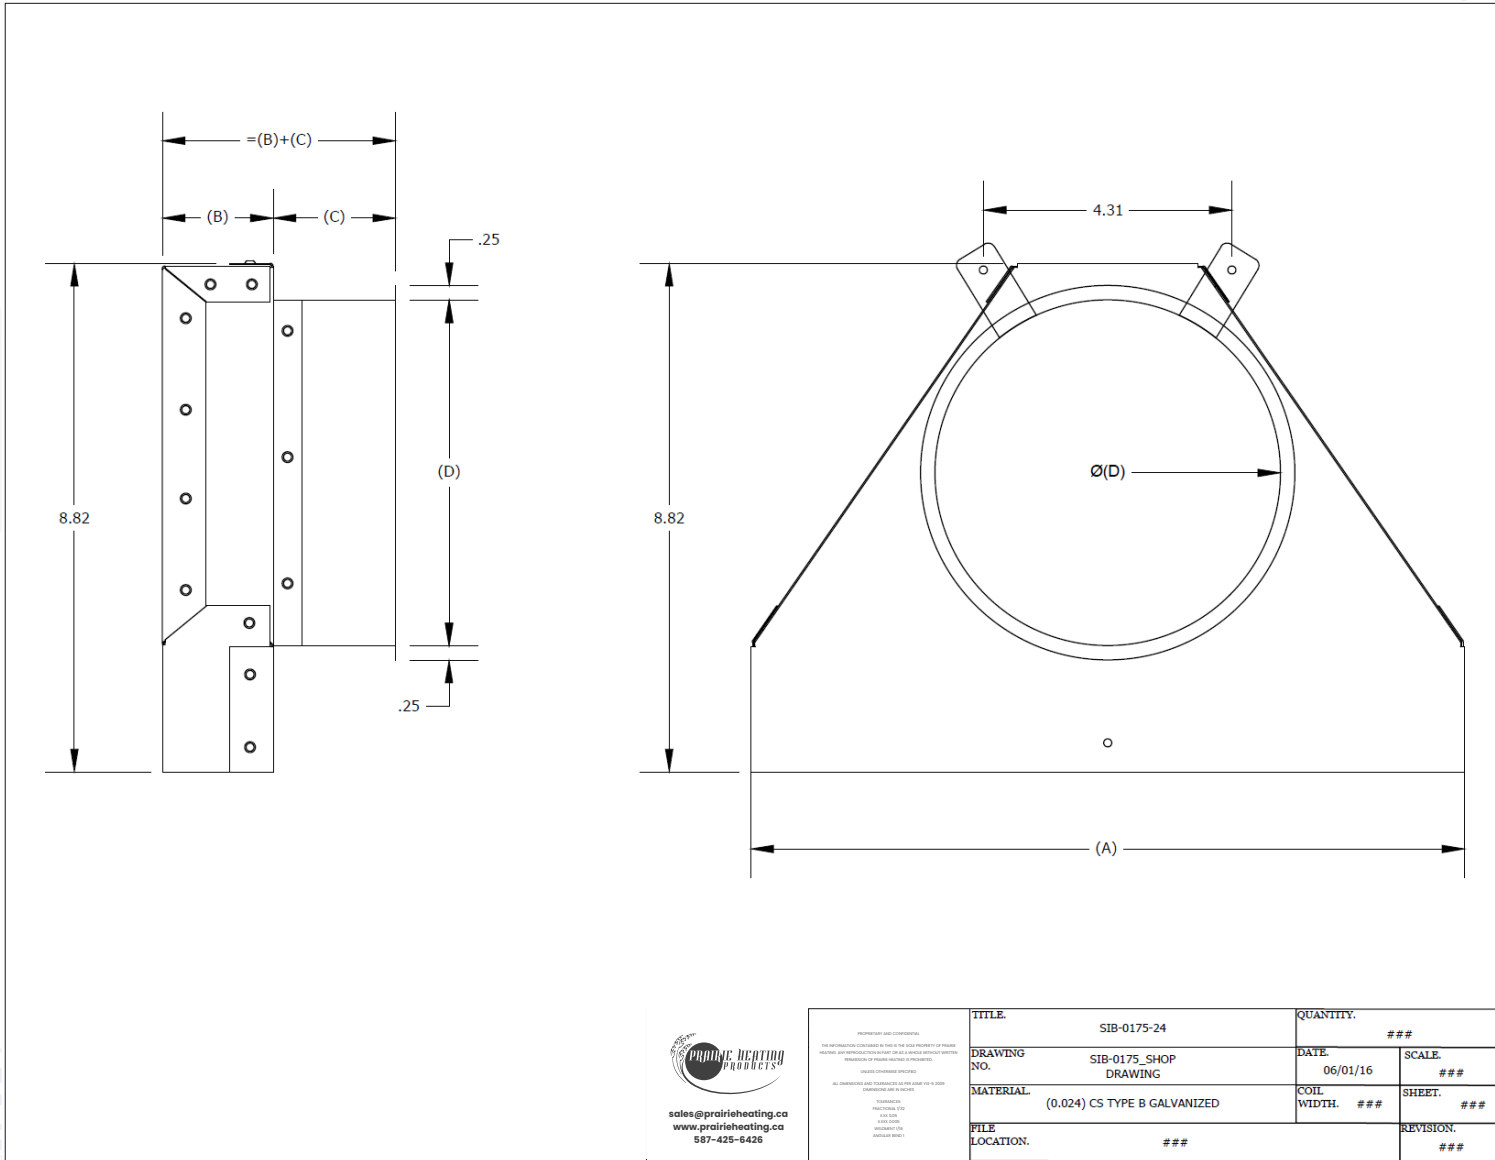

INLET BOOT

PROPRIETARY AND CONFIDENTIAL THE INFORMATION CONTAINED HEREIN IS THE SOLE PROPERTY OF PRAIRIE HEATING AND IS NOT TO BE DISCLOSED OR REPRODUCED IN ANY MANNER WITHOUT THE WRITTEN PERMISSION OF PRAIRIE HEATING PRODUCTS. UNLESS OTHERWISE SPECIFIED ALL DIMENSIONS ARE UNLESS OTHERWISE SPECIFIED TO BE IN INCHES AND DECIMALS ARE TO NEAREST THOUSANDTH PART. FINISHES: RF - ROUNDED FINISH FL - FLAT FINISH PP - POLISHED FINISH DC - DRY BRUSH FINISH	TITLE:	SIB-0175-24	QUANTITY:	###
	DRAWING NO.:	SIB-0175_SHOP DRAWING	DATE:	06/01/16
	MATERIAL:	(0.024) CS TYPE B GALVANIZED	COIL WIDTH:	###
	FILE LOCATION:	###	SHEET:	###
			REVISION:	###

587-425-6426 | sales@prairieheating.ca | www.prairieheating.ca

Specifications are subject to change without notice or obligation. All Prairie Heating products are guaranteed against defective material.