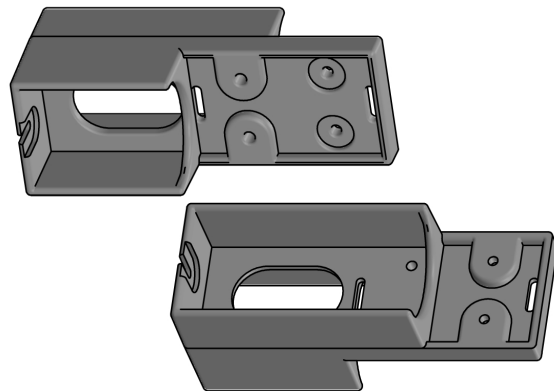

GUARANTEE

Made in Canada. All Prairie Heating products are guaranteed against defective material.