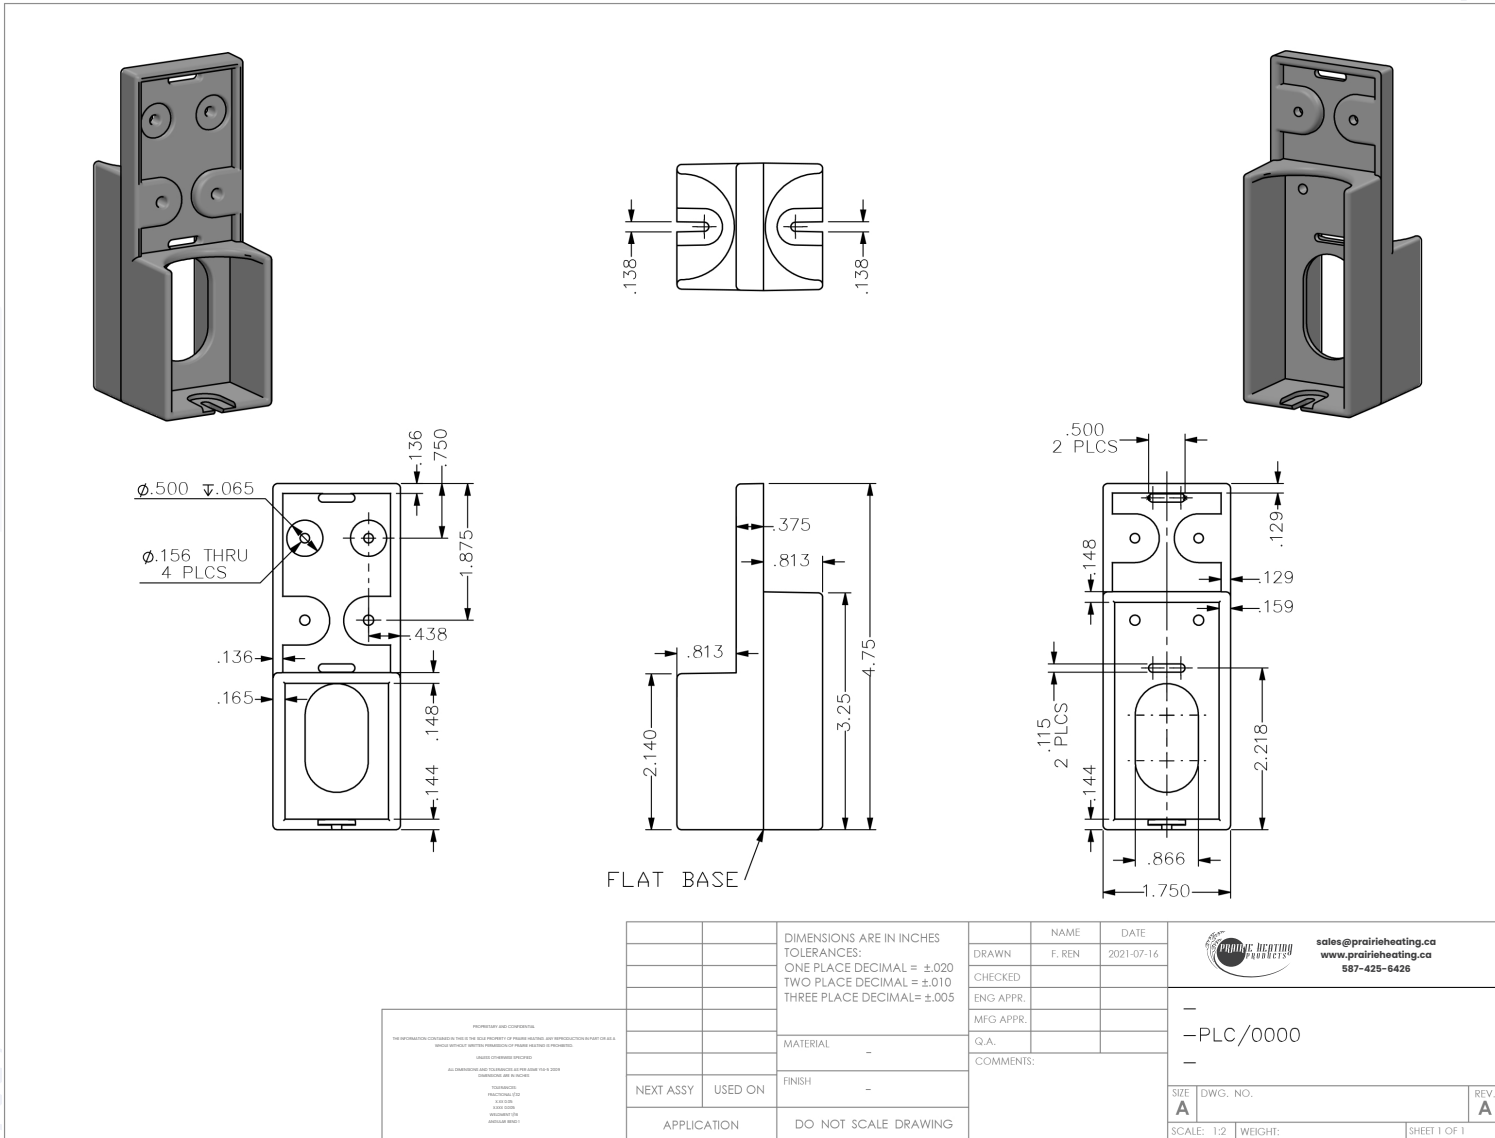

PLASTIC CHAIR SUPPORT BRACKET

587-425-6426 | sales@prairieheating.ca | www.prairieheating.ca

Specifications are subject to change without notice or obligation. All Prairie Heating products are guaranteed against defective material.