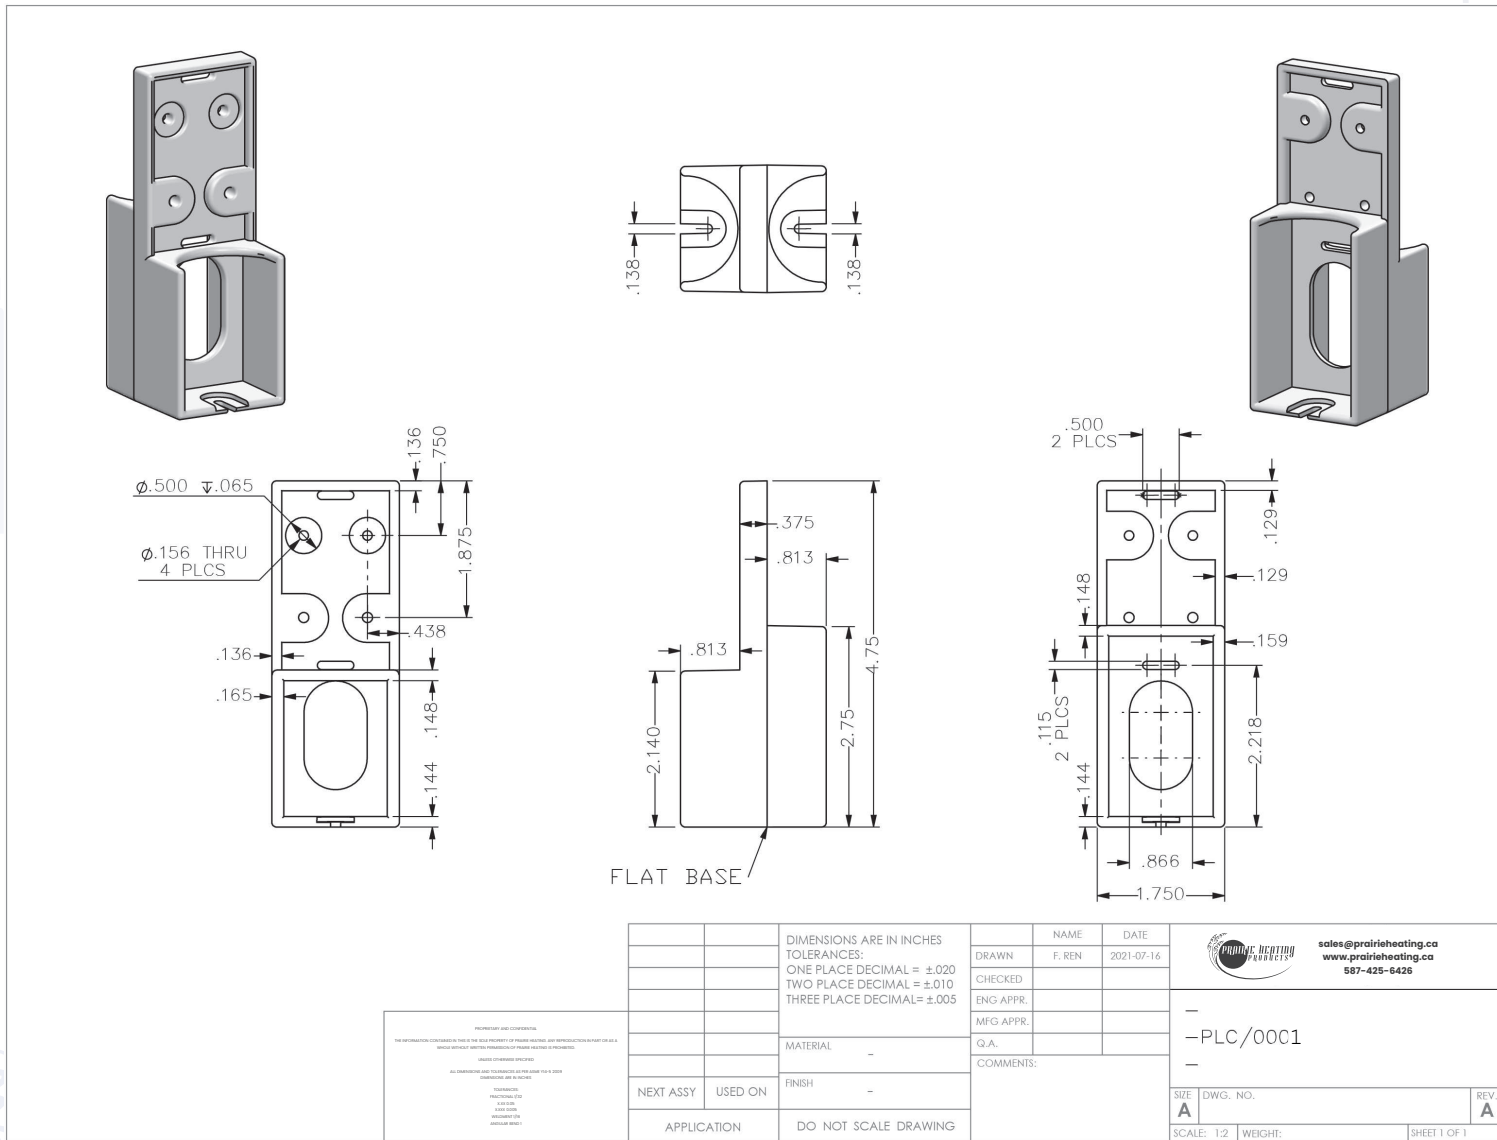

PLASTIC CHAIR SUPPORT BRACKET

587-425-6426 | sales@prairieheating.ca | www.prairieheating.ca

Specifications are subject to change without notice or obligation. All Prairie Heating products are guaranteed against defective material.