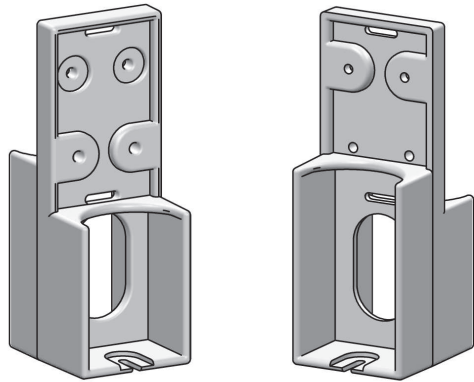

# PLASTIC CHAIR SUPPORT BRACKET

## DESCRIPTION

The Prairie Heating slab plastic chair is used for supporting the lengths of slab during installation.

## CONSTRUCTION

Made from plastic. Made to be installed with 12" x 1.75" and 12" x 2" Prairie Heating slab duct.

## FEATURES

- Pre-drilled holes for easy installation
- Able to mount slab duct at different heights